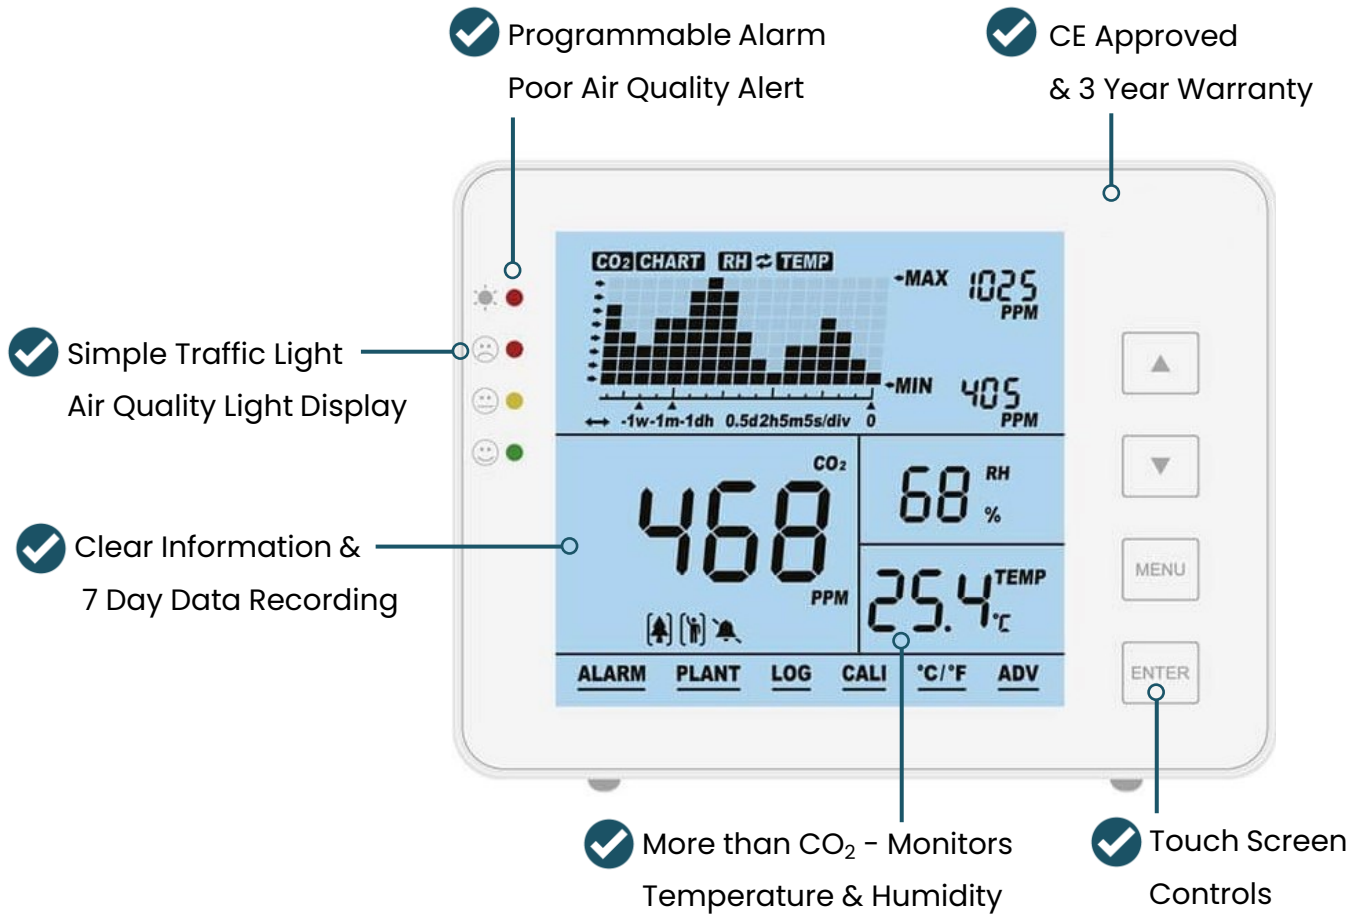

Carbon Dioxide (CO₂) Monitor

Department for Education Guidelines and our Monitors

- ✓ CE Approved
- ✓ Portable as preferred
- ✓ Electrically powered as preferred
- ✓ Monitor the room at all times
- ✓ Alarm to alert when air quality is poor

Covid 19 has

“put into sharp focus the unsuitability of many school buildings and other facilities for modern teaching and learning.”

Michael Gillespie | Teachers Union of Ireland

Carbon Dioxide (CO₂) Monitor

Specifications

Warranty	3 years	For CO₂ measurement	Yes
Connection	USB naar mini-USB (230V)	For humidity measurement	Yes
Width	120 Millimeter	For temperature measurement	Yes
Depth	35 mm	Measuring range CO₂	0 - 5000 ppm
Height	90 mm	Measuring range humidity	5 - 95% RH
Startup time	10 seconds countdown	Measuring range temperature	0 - 50 °C
Cable length	1 m	Operating temperature	between 0°C and 50°C
Operating humidity	between 0% - 95% (non-condensed)	Weight	0,170 kg